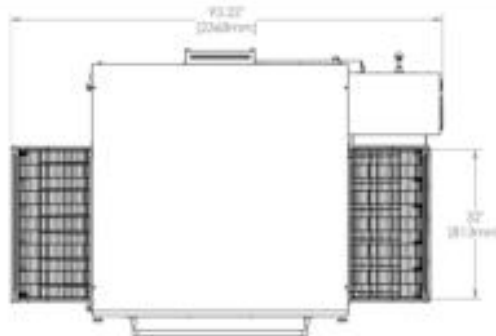

IMAGE

XLT
SmartSolutions™

MODEL

3255

H-version

SIZE

**32" WIDE CONVEYOR
55" LONG BAKE CHAMBER**

TYPE

GAS & ELECTRIC

TOP VIEW

FRONT VIEWS

SIDE VIEWS

*A MINIMUM OF A 1 1/2" GAS SUPPLY LINE IS REQUIRED. THE GAS LINE MUST BE PLACED TO THE SIDE OF THE OVEN AND CANNOT BE BEHIND THE CONTROL BOX.

3255H Spn 3026V1