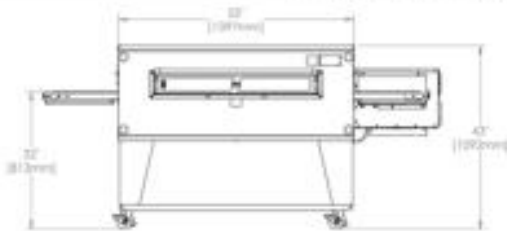

IMAGE

XLT
SmartSolutions™

MODEL

3255

H-version

SIZE

**32" WIDE CONVEYOR
55" LONG BAKE CHAMBER**

TYPE

GAS & ELECTRIC

TOP VIEW

FRONT VIEWS

SIDE VIEWS

*A MINIMUM OF A 1 1/2" GAS SUPPLY LINE IS REQUIRED. THE GAS LINE MUST BE PLACED TO THE SIDE OF THE OVEN AND CANNOT BE BEHIND THE CONTROL BOX.

3255H Spn 3026V1

3255**H-version**

MODEL

XLT
SmartSolutions™**DATA SHEET****3255H GAS OVEN**

<i>Heating Value</i>							
Standard	World						
	Natural		Propane		Butane		
140,000 BTU/Hr	41.00 Kw/Hr		41.00 Kw/Hr		43.00 Kw/Hr		
	147.71 Mj/Hr		147.71 Mj/Hr				
<i>Electrical Requirement</i>							
Standard			World				
120 VAC, 4.8 Amps, 50/60 Hz			220/230/240 VAC Option, 3 Amps, 50/60 Hz				
<i>Inlet Pressure Range</i>							
	W/C	mbar	kPa	kPa (Korea)			
Natural Gas	6-14	15-35	1.50 - 3.50	1.50 - 2.50			
Propane Gas	11 - 14	27.5 - 35	2.75 - 3.50	2.30 - 3.30			
<i>Manifold Pressure Range</i>							
	W/C	mbar	kPa				
Natural Gas	3.5	8.75	0.875				
Propane Gas	10	25	2.50				
<i>Oven Weight</i>		<i>Single (1 crate)</i>		<i>Double (2 crates)</i>		<i>Triple (3 crates)</i>	
Oven Only	lbs	kg	lbs	kg	lbs	kg	
	993	450	1800	816	2605	1182	