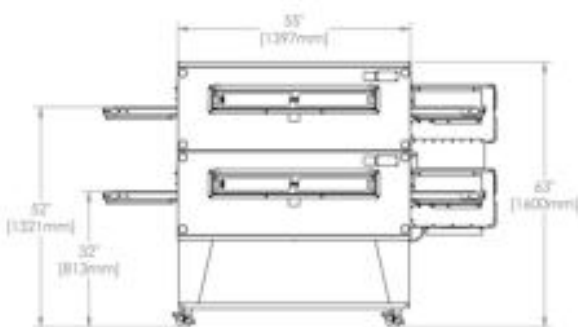

IMAGE

XLT
SmartSolutions™

MODEL

3255

H-version

SIZE

**32" WIDE CONVEYOR
55" LONG BAKE CHAMBER**

TYPE

GAS & ELECTRIC

TOP VIEW

FRONT VIEWS

SIDE VIEWS

*A MINIMUM OF A 1 1/2" GAS SUPPLY LINE IS REQUIRED. THE GAS LINE MUST BE PLACED TO THE SIDE OF THE OVEN AND CANNOT BE BEHIND THE CONTROL BOX.

3255H Spn 3026V1

3255H ELECTRIC OVEN

<i>Electrical Requirement</i>							
	Standard	World					
VAC	208/240 VAC	380/415 VAC					
Amps	90/80 Amps	55/48 Amps					
Hz	60 Hz	50 Hz					
Wire Service	4 Wire Service - L1, L2, L3 +1 Ground (per oven)	5 Wire Service - L1, L2, L3 N+2 Grounds (per oven)					
Phase	3 Phase	3 Phase					
Kw	32 Kw	32/34 Kw					
<i>Oven Weight</i>		<i>Single (1 crate)</i>		<i>Double (2 crates)</i>		<i>Triple (3 crates)</i>	
Oven Only	lbs	kg	lbs	kg	lbs	kg	
	1012	459	1840	835	2629	1192	