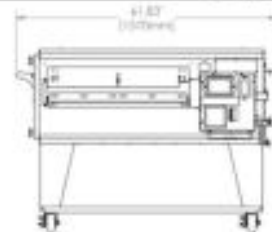

IMAGE

XLT
SmartSolutions™

MODEL

3255

H-version

SIZE

**32" WIDE CONVEYOR
55" LONG BAKE CHAMBER**

TYPE

GAS & ELECTRIC

TOP VIEW

FRONT VIEWS

SIDE VIEWS

*A MINIMUM OF A 1 1/2" GAS SUPPLY LINE IS REQUIRED. THE GAS LINE MUST BE PLACED TO THE SIDE OF THE OVEN AND CANNOT BE BEHIND THE CONTROL BOX.

3255H Spn 3026V1

3255**H-version**

MODEL

XLT
SmartSolutions™**DATA SHEET****3255H GAS OVEN**

<i>Heating Value</i>							
Standard	World						
	Natural		Propane		Butane		
140,000 BTU/Hr	41.00 Kw/Hr		41.00 Kw/Hr		43.00 Kw/Hr		
	147.71 Mj/Hr		147.71 Mj/Hr				
<i>Electrical Requirement</i>							
Standard			World				
120 VAC, 4.8 Amps, 50/60 Hz			220/230/240 VAC Option, 3 Amps, 50/60 Hz				
<i>Inlet Pressure Range</i>							
	W/C	mbar	kPa	kPa (Korea)			
Natural Gas	6-14	15-35	1.50 - 3.50	1.50 - 2.50			
Propane Gas	11 - 14	27.5 - 35	2.75 - 3.50	2.30 - 3.30			
<i>Manifold Pressure Range</i>							
	W/C	mbar	kPa				
Natural Gas	3.5	8.75	0.875				
Propane Gas	10	25	2.50				
<i>Oven Weight</i>		<i>Single (1 crate)</i>		<i>Double (2 crates)</i>		<i>Triple (3 crates)</i>	
Oven Only	lbs	kg	lbs	kg	lbs	kg	
	993	450	1800	816	2605	1182	

3255H ELECTRIC OVEN

<i>Electrical Requirement</i>							
	Standard	World					
VAC	208/240 VAC	380/415 VAC					
Amps	90/80 Amps	55/48 Amps					
Hz	60 Hz	50 Hz					
Wire Service	4 Wire Service - L1, L2, L3 +1 Ground (per oven)	5 Wire Service - L1, L2, L3 N+2 Grounds (per oven)					
Phase	3 Phase	3 Phase					
Kw	32 Kw	32/34 Kw					
<i>Oven Weight</i>		<i>Single (1 crate)</i>		<i>Double (2 crates)</i>		<i>Triple (3 crates)</i>	
Oven Only	lbs	kg	lbs	kg	lbs	kg	
	1012	459	1840	835	2629	1192	