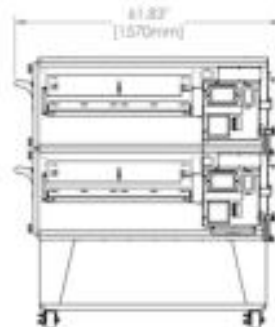

GAS & ELECTRIC

TOP VIEW

FRONT VIEWS

SIDE VIEWS

*A MINIMUM OF A 1 1/2" GAS SUPPLY LINE IS REQUIRED. THE GAS LINE MUST BE PLACED TO THE SIDE OF THE OVEN AND CANNOT BE BEHIND THE CONTROL BOX.

3255H Spn 3026V1

3255**H-version**

MODEL

XLT
SmartSolutions™**DATA SHEET****3255H GAS OVEN**

<i>Heating Value</i>							
Standard	World						
	Natural		Propane		Butane		
140,000 BTU/Hr	41.00 Kw/Hr		41.00 Kw/Hr		43.00 Kw/Hr		
	147.71 Mj/Hr		147.71 Mj/Hr				
<i>Electrical Requirement</i>							
Standard			World				
120 VAC, 4.8 Amps, 50/60 Hz			220/230/240 VAC Option, 3 Amps, 50/60 Hz				
<i>Inlet Pressure Range</i>							
	W/C	mbar	kPa	kPa (Korea)			
Natural Gas	6-14	15-35	1.50 - 3.50	1.50 - 2.50			
Propane Gas	11 - 14	27.5 - 35	2.75 - 3.50	2.30 - 3.30			
<i>Manifold Pressure Range</i>							
	W/C	mbar	kPa				
Natural Gas	3.5	8.75	0.875				
Propane Gas	10	25	2.50				
<i>Oven Weight</i>		<i>Single (1 crate)</i>		<i>Double (2 crates)</i>		<i>Triple (3 crates)</i>	
Oven Only	lbs	kg	lbs	kg	lbs	kg	
	993	450	1800	816	2605	1182	

3255H ELECTRIC OVEN

<i>Electrical Requirement</i>							
	Standard	World					
VAC	208/240 VAC	380/415 VAC					
Amps	90/80 Amps	55/48 Amps					
Hz	60 Hz	50 Hz					
Wire Service	4 Wire Service - L1, L2, L3 +1 Ground (per oven)	5 Wire Service - L1, L2, L3 N+2 Grounds (per oven)					
Phase	3 Phase	3 Phase					
Kw	32 Kw	32/34 Kw					
<i>Oven Weight</i>		<i>Single (1 crate)</i>		<i>Double (2 crates)</i>		<i>Triple (3 crates)</i>	
Oven Only	lbs	kg	lbs	kg	lbs	kg	
	1012	459	1840	835	2629	1192	