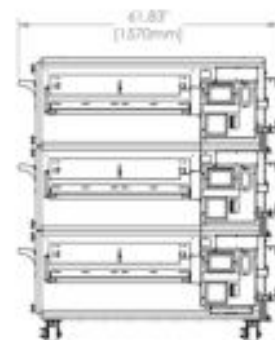

GAS & ELECTRIC

TOP VIEW

FRONT VIEWS

SIDE VIEWS

*A MINIMUM OF A 1 1/2" GAS SUPPLY LINE IS REQUIRED. THE GAS LINE MUST BE PLACED TO THE SIDE OF THE OVEN AND CANNOT BE BEHIND THE CONTROL BOX.

3255H Spn 3026V1

3255**H-version**

MODEL

XLT
SmartSolutions™**DATA SHEET****3255H GAS OVEN**

<i>Heating Value</i>							
Standard	World						
	Natural		Propane		Butane		
140,000 BTU/Hr	41.00 Kw/Hr		41.00 Kw/Hr		43.00 Kw/Hr		
	147.71 Mj/Hr		147.71 Mj/Hr				
<i>Electrical Requirement</i>							
Standard			World				
120 VAC, 4.8 Amps, 50/60 Hz			220/230/240 VAC Option, 3 Amps, 50/60 Hz				
<i>Inlet Pressure Range</i>							
	W/C	mbar	kPa	kPa (Korea)			
Natural Gas	6-14	15-35	1.50 - 3.50	1.50 - 2.50			
Propane Gas	11 - 14	27.5 - 35	2.75 - 3.50	2.30 - 3.30			
<i>Manifold Pressure Range</i>							
	W/C	mbar	kPa				
Natural Gas	3.5	8.75	0.875				
Propane Gas	10	25	2.50				
<i>Oven Weight</i>		<i>Single (1 crate)</i>		<i>Double (2 crates)</i>		<i>Triple (3 crates)</i>	
Oven Only	lbs	kg	lbs	kg	lbs	kg	
	993	450	1800	816	2605	1182	

3255H ELECTRIC OVEN

<i>Electrical Requirement</i>							
	Standard	World					
VAC	208/240 VAC	380/415 VAC					
Amps	90/80 Amps	55/48 Amps					
Hz	60 Hz	50 Hz					
Wire Service	4 Wire Service - L1, L2, L3 +1 Ground (per oven)	5 Wire Service - L1, L2, L3 N+2 Grounds (per oven)					
Phase	3 Phase	3 Phase					
Kw	32 Kw	32/34 Kw					
<i>Oven Weight</i>		<i>Single (1 crate)</i>		<i>Double (2 crates)</i>		<i>Triple (3 crates)</i>	
Oven Only	lbs	kg	lbs	kg	lbs	kg	
	1012	459	1840	835	2629	1192	