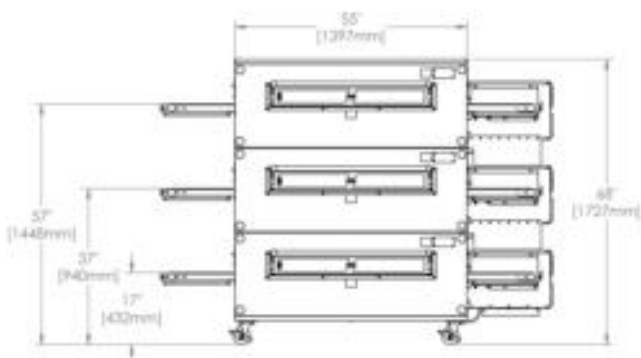

IMAGE

XLT
SmartSolutions™

MODEL

3255

H-version

SIZE

**32" WIDE CONVEYOR
55" LONG BAKE CHAMBER**

TYPE

GAS & ELECTRIC

TOP VIEW

FRONT VIEWS

SIDE VIEWS

*A MINIMUM OF A 1 1/2" GAS SUPPLY LINE IS REQUIRED. THE GAS LINE MUST BE PLACED TO THE SIDE OF THE OVEN AND CANNOT BE BEHIND THE CONTROL BOX.

3255H Spn 3026V1

3255**H-version**

MODEL

XLT
SmartSolutions™**DATA SHEET****3255H GAS OVEN**

<i>Heating Value</i>							
Standard	World						
	Natural		Propane		Butane		
140,000 BTU/Hr	41.00 Kw/Hr		41.00 Kw/Hr		43.00 Kw/Hr		
	147.71 Mj/Hr		147.71 Mj/Hr				
<i>Electrical Requirement</i>							
Standard			World				
120 VAC, 4.8 Amps, 50/60 Hz			220/230/240 VAC Option, 3 Amps, 50/60 Hz				
<i>Inlet Pressure Range</i>							
	W/C	mbar	kPa	kPa (Korea)			
Natural Gas	6-14	15-35	1.50 - 3.50	1.50 - 2.50			
Propane Gas	11 - 14	27.5 - 35	2.75 - 3.50	2.30 - 3.30			
<i>Manifold Pressure Range</i>							
	W/C	mbar	kPa				
Natural Gas	3.5	8.75	0.875				
Propane Gas	10	25	2.50				
<i>Oven Weight</i>		<i>Single (1 crate)</i>		<i>Double (2 crates)</i>		<i>Triple (3 crates)</i>	
Oven Only	lbs	kg	lbs	kg	lbs	kg	
	993	450	1800	816	2605	1182	

3255H ELECTRIC OVEN

<i>Electrical Requirement</i>							
	Standard	World					
VAC	208/240 VAC	380/415 VAC					
Amps	90/80 Amps	55/48 Amps					
Hz	60 Hz	50 Hz					
Wire Service	4 Wire Service - L1, L2, L3 +1 Ground (per oven)	5 Wire Service - L1, L2, L3 N+2 Grounds (per oven)					
Phase	3 Phase	3 Phase					
Kw	32 Kw	32/34 Kw					
<i>Oven Weight</i>		<i>Single (1 crate)</i>		<i>Double (2 crates)</i>		<i>Triple (3 crates)</i>	
Oven Only	lbs	kg	lbs	kg	lbs	kg	
	1012	459	1840	835	2629	1192	